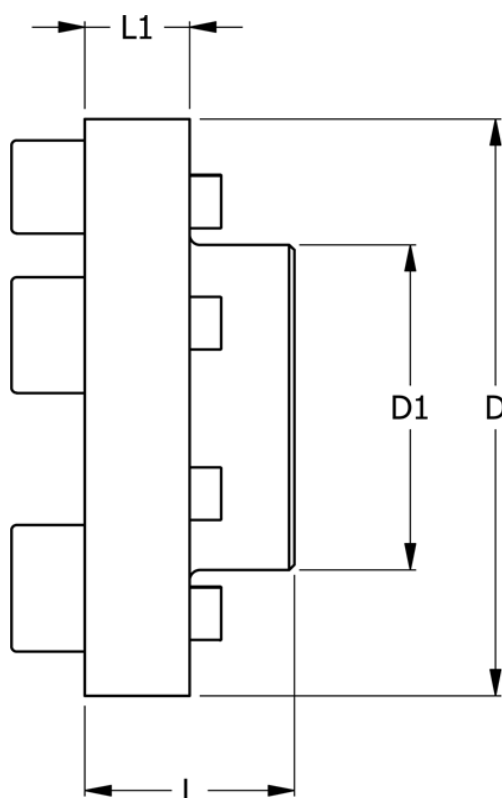

Article number: 330628023

Description: Coupling N-Eupex str. 280
Part 2 & 3 without bore

Measures

D	= 280
D1	= 172
L	= 110
L1	= 42
Max bore	= 105
Torque (N m)	= 3900